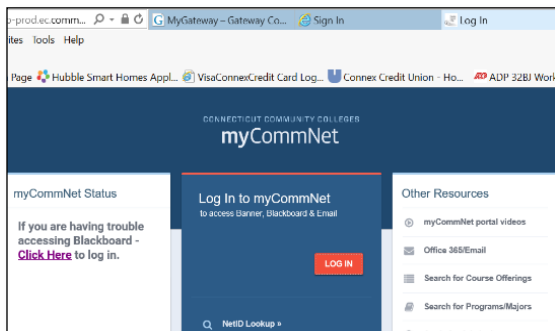

Access MyCommNet & Blackboard Learn

** Recommended Browser Information for MyCommNet

Browser	Supported Desktop Browser Versions
Firefox*	31+
Chrome*	36+
Internet Explorer	11+ ** Note- Internet Explorer 11 is not compatible with Blackboard
Safari	6+ (Mac OS only)

* Mobile app versions of these browsers are not compatible with MyCommNet at this time, but you may have success using most functionality.

Other browsers may or may not work, or they may not support certain functionality

1. Log in to <http://my.commnnet.edu>