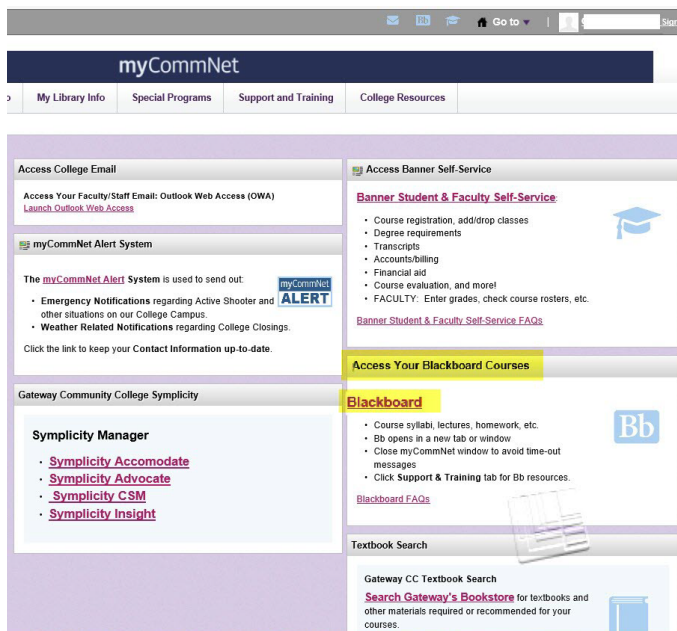

Access MyCommNet & Blackboard Learn

** Recommended Browser Information for MyCommNet

Browser	Supported Desktop Browser Versions
Firefox*	31+
Chrome*	36+
Internet Explorer	11+ ** Note- Internet Explorer 11 is not compatible with Blackboard
Safari	6+ (Mac OS only)

* Mobile app versions of these browsers are not compatible with MyCommNet at this time, but you may have success using most functionality.

Other browsers may or may not work, or they may not support certain functionality

1. Log in to <http://my.commnnet.edu>

2. Click– Login

3. MyCommNet

4. Blackboard Learn